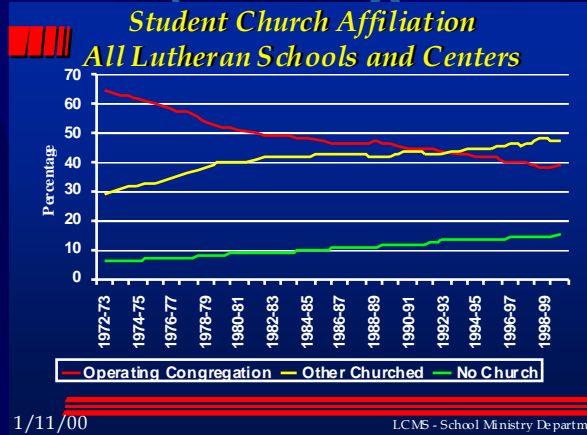

*Where do Lutheran
schools exist?*

Lutheran Education in United States Today

LCMS

● EC Centers	1361	123,000
● Elementary	1028	147,500
● High School	92	18,500
Total	2481	289,000

The Growth Years

"Average" Lutheran School